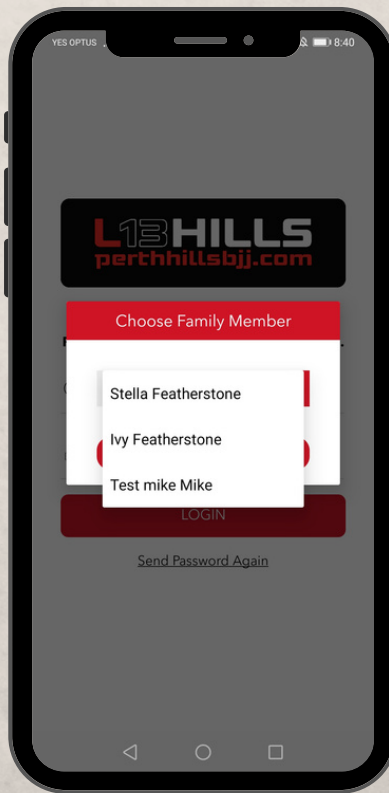

STEP 1

Super important, make sure you know the email your membership profile is under.

STEP 2

Download the App
Search spark member app

STEP 3

Find studios near me
Choose WA (not western Australia)

STEP 4

Add your email - same as your membership profile - contact us if you are unsure.

STEP 5

Next, click on "send password again" to receive the activation email.
Check Your Spam

STEP 6

Log in & pick your primary member - You can interchange profiles once in the app

STEP 7

Welcome to the L13HILLS APP

Open your camera app & Direct it at the appropriate QR Code Below to Scan it