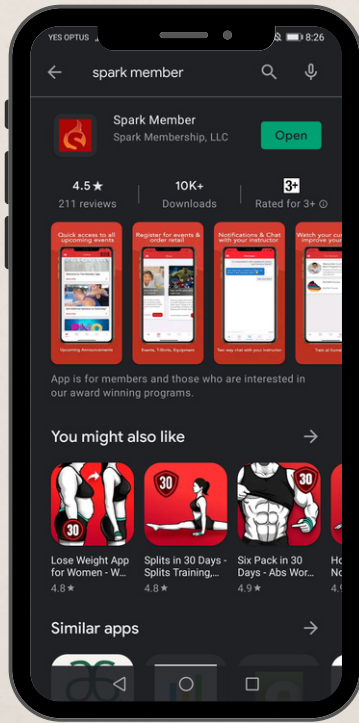

STEP 1

Super important, make sure you know the email your membership profile is under.

STEP 2

Download the App
Search spark member app

STEP 3

Find studios near me
Choose WA (not western Australia)

STEP 4

Add your email - same as your membership profile - contact us if you are unsure.

STEP 5

Next, click on "send password again" to receive the activation email.
Check Your Spam

STEP 6

Log in & pick your primary member - You can interchange profiles once in the app

STEP 7

Welcome to the L13HILLS APP

Open your camera app & Direct it at the appropriate QR Code Below to Scan it