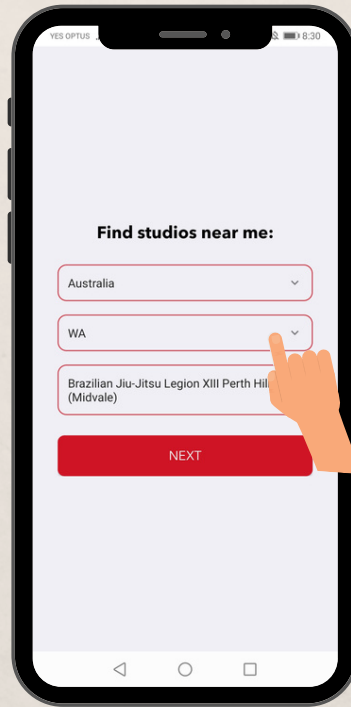

STEP 1

Super important, make sure you know the email your membership profile is under.

STEP 2

Download the App
Search spark member app

STEP 3

Find studios near me
Choose WA (not western Australia)

STEP 4

Add your email - same as your membership profile - contact us if you are unsure.

STEP 5

Next, click on "send password again" to receive the activation email.
Check Your Spam

STEP 6

Log in & pick your primary member - You can interchange profiles once in the app

STEP 7

Welcome to the L13HILLS APP

Open your camera app & Direct it at the appropriate QR Code Below to Scan it