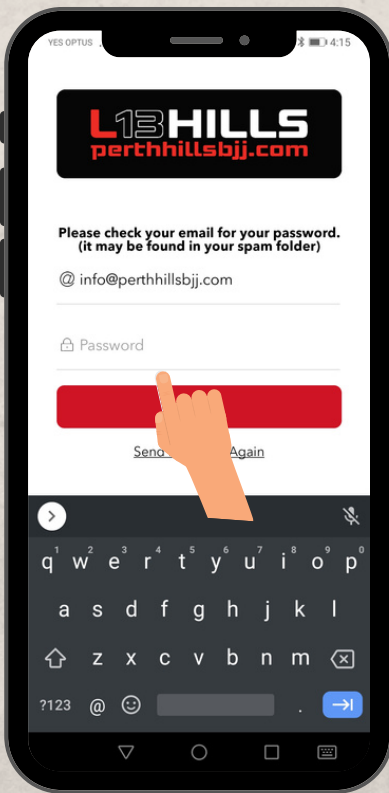

STEP 1

Super important, make sure you know the email your membership profile is under.

STEP 2

Download the App
Search spark member app

STEP 3

Find studios near me
Choose WA (not western Australia)

STEP 4

Add your email - same as your membership profile - contact us if you are unsure.

STEP 5

Next, click on "send password again" to receive the activation email.
Check Your Spam

STEP 6

Log in & pick your primary member - You can interchange profiles once in the app

STEP 7

Welcome to the L13HILLS APP

Open your camera app & Direct it at the appropriate QR Code Below to Scan it